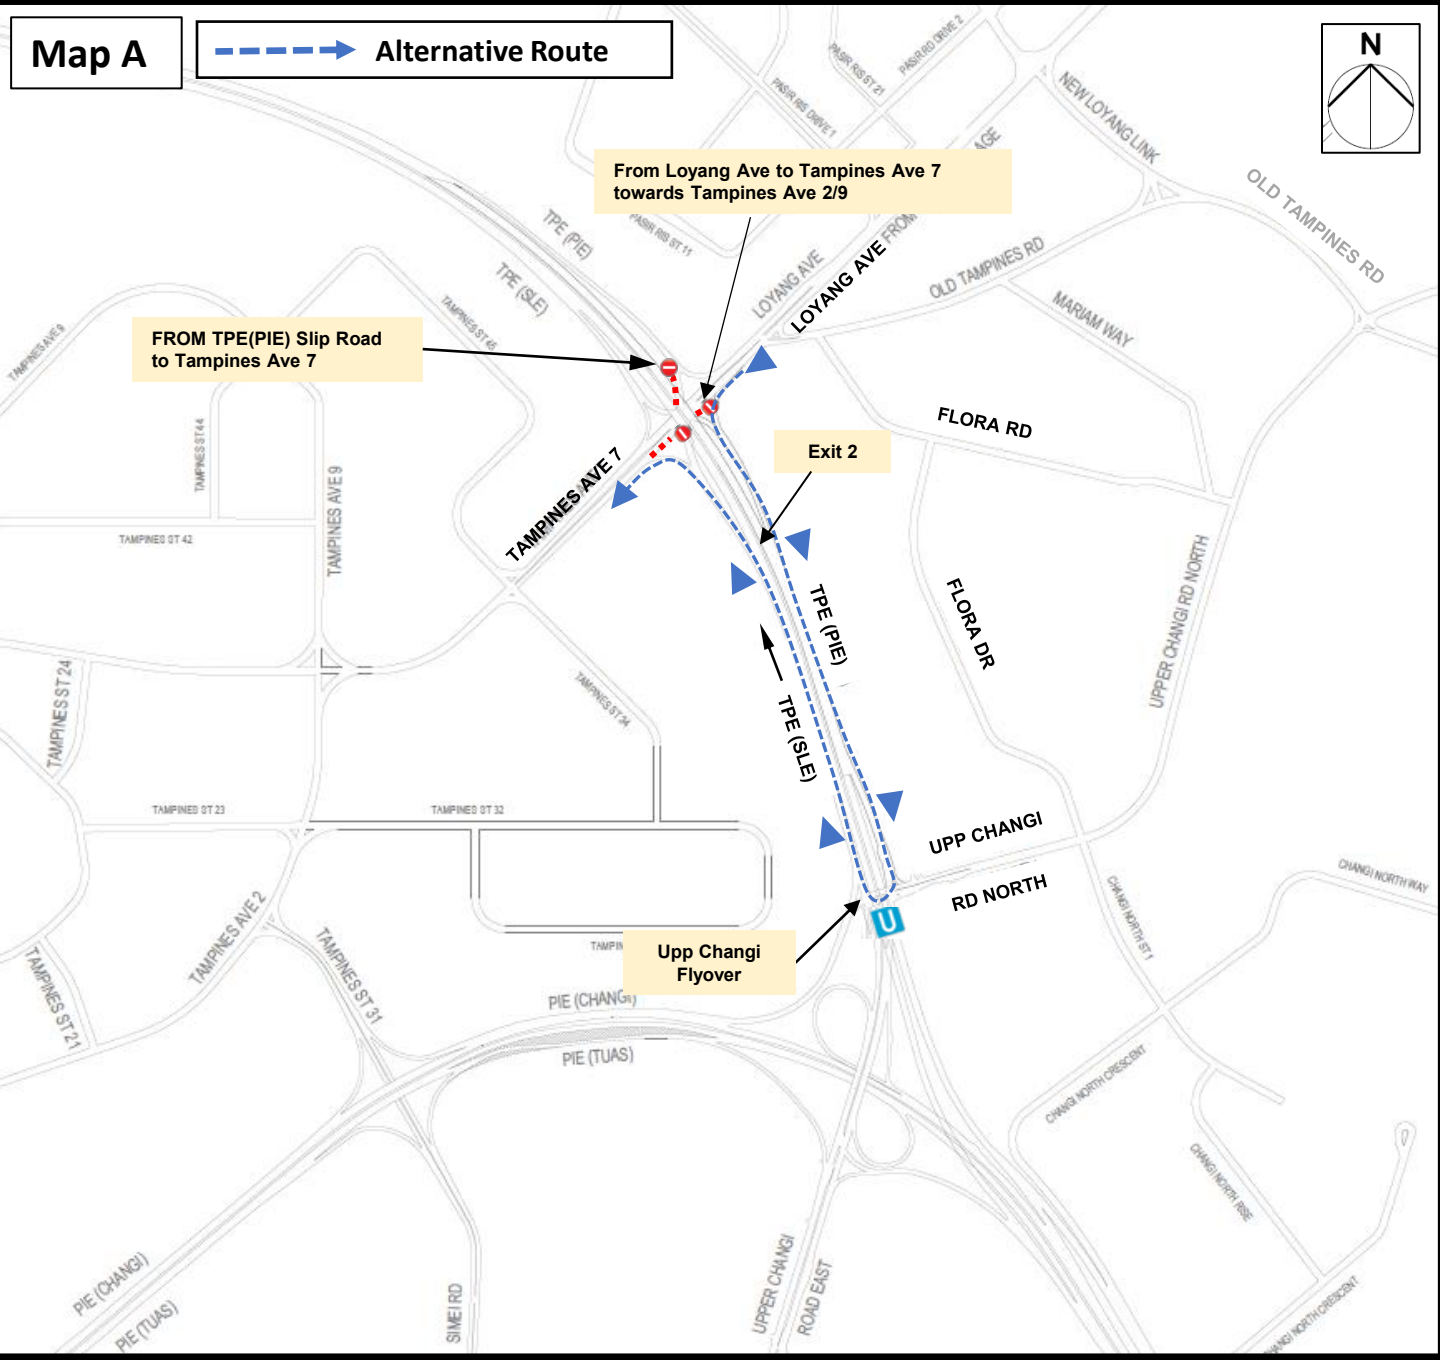

**07 May 2026, 22 May 2026 and 26 May 2026**  
**12.01am to 5.30am**

**Map A**       **Alternative Route**

From Loyang Ave to Tampines Ave 7 towards Tampines Ave 2/9

FROM TPE(PIE) Slip Road to Tampines Ave 7

Exit 2

Upp Changi Flyover

**Alternative route:**

Use TPE(PIE) EXIT 1 towards Upp Changi Rd North / East and make a U-Turn to TPE(SLE) below Upp Changi Flyover to Tampines Ave 7